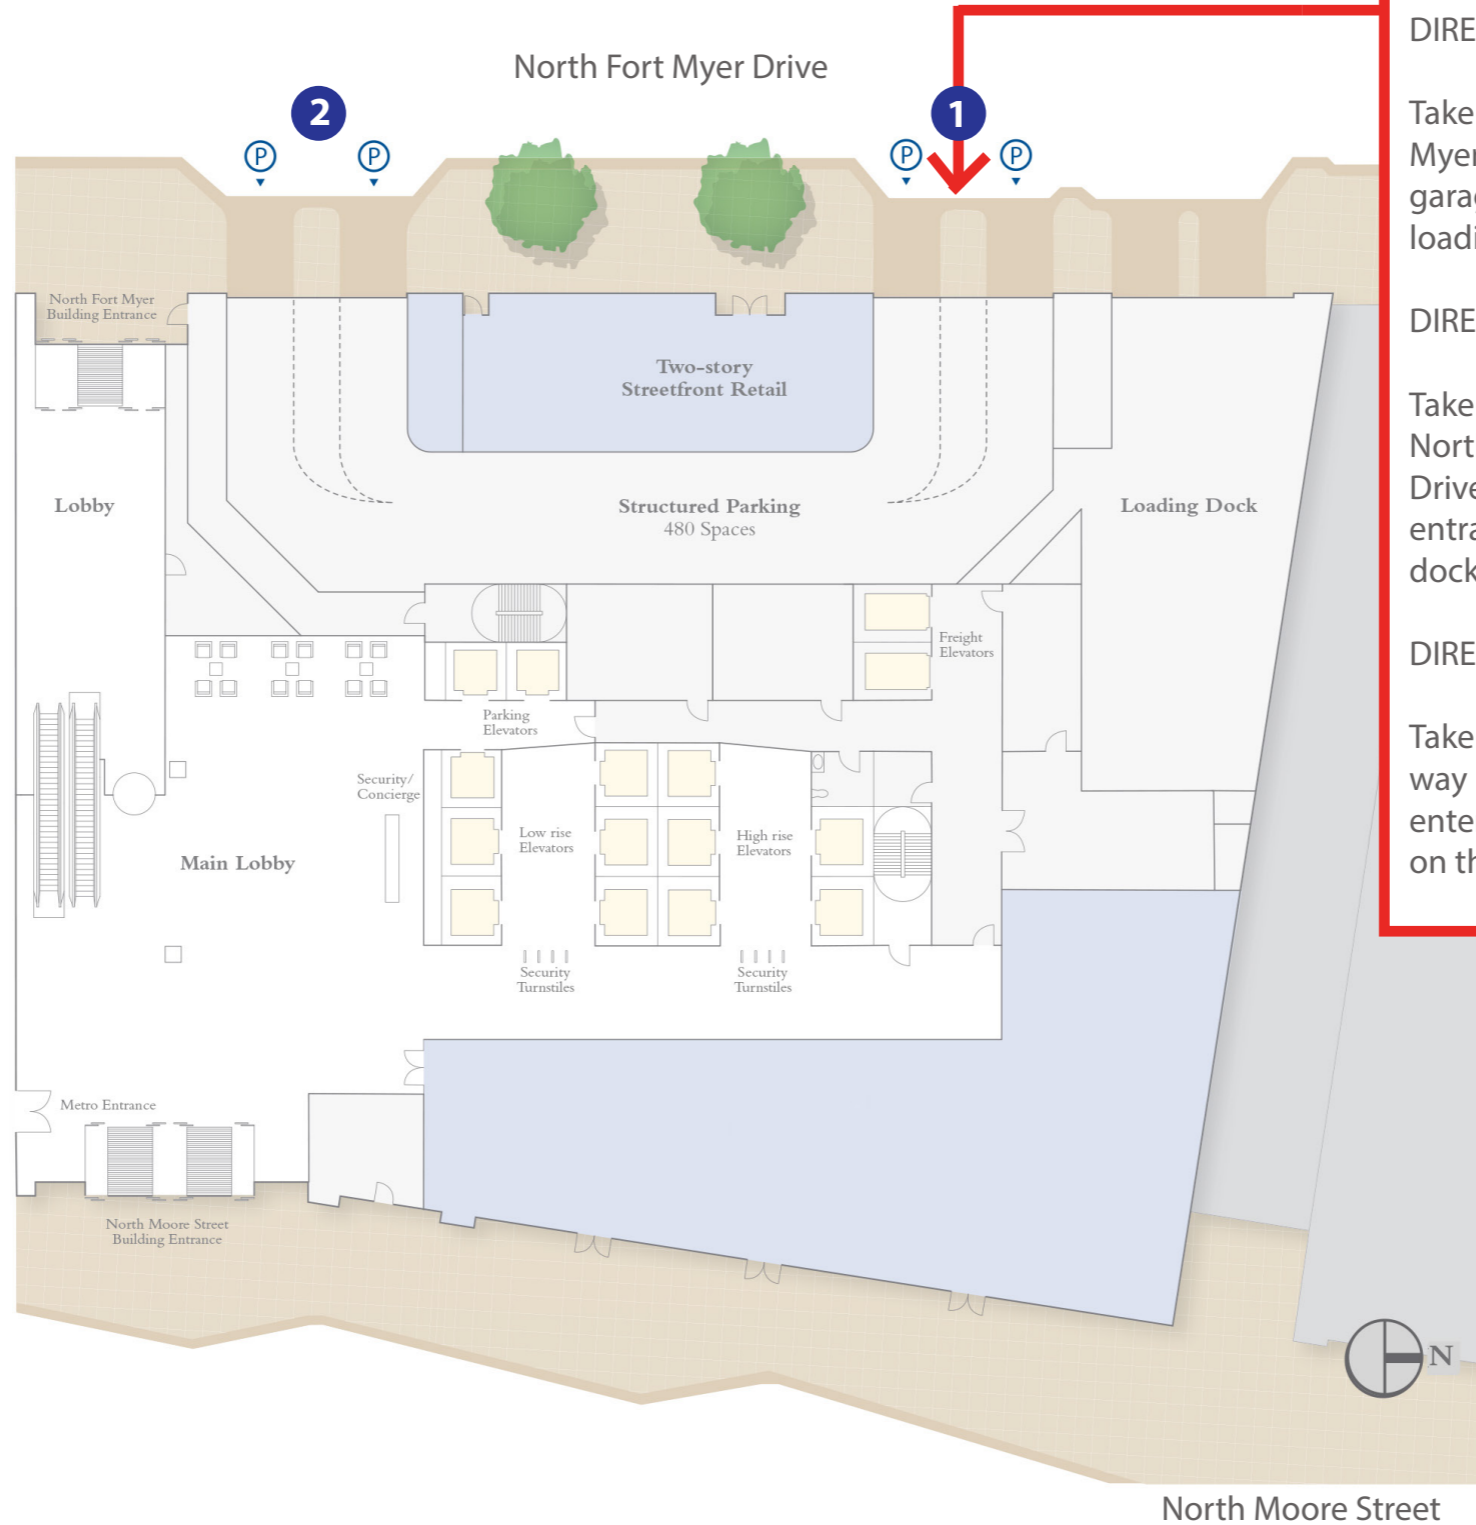

# PARKING

**DIRECTIONS FROM DC/GEORGETOWN:**

Take Key Bridge, stay straight on North Fort Myer Drive and enter through the first parking garage entrance on the left (just passed the loading dock).

**DIRECTIONS FROM VA/ROUTE 50:**

Take North Lynn Street, Turn Left on 19th Street North, Take Second Left on North Fort Myer Drive and enter through the first parking garage entrance on the left (just passed the loading dock).

**DIRECTIONS FROM VA/I-66:**

Take Lee Highway/Rosslyn Exit, from Lee Highway Turn Right on North Fort Myer Drive and enter through the first parking garage entrance on the left (just passed the loading dock).