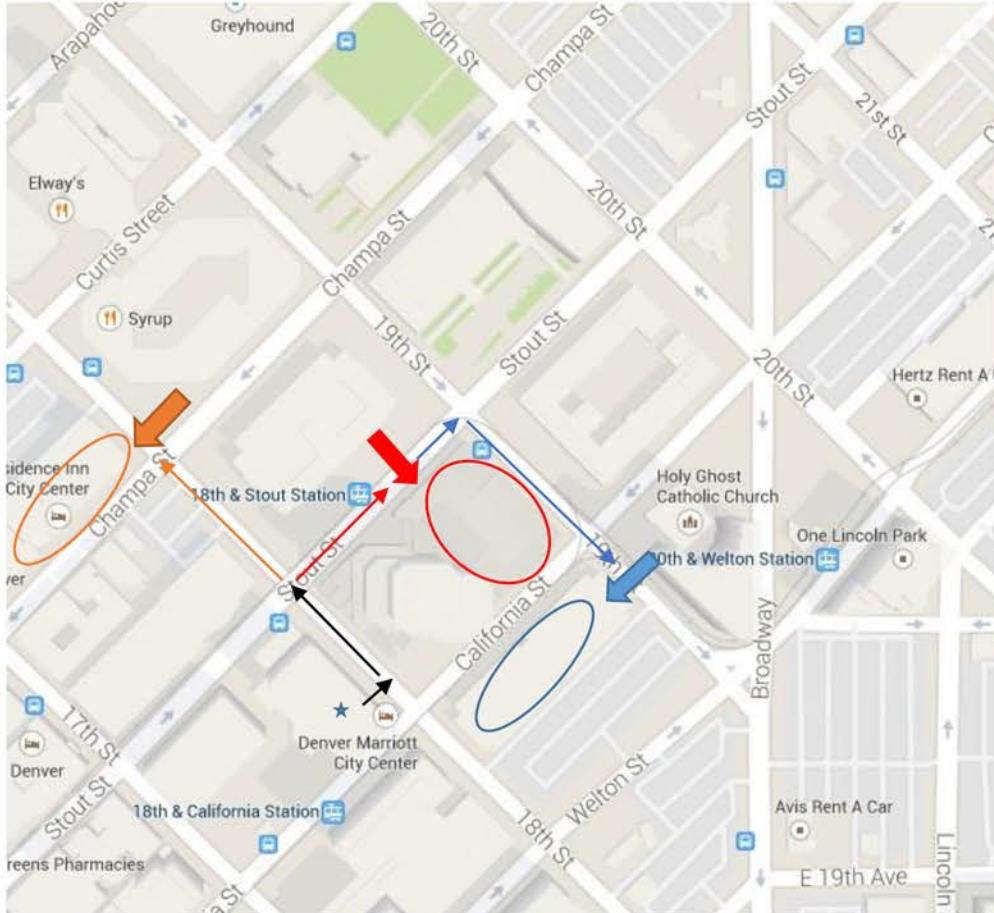

Marriott City Center Self Parking Options* (No In and Out Privileges)

- **1801 California**
 - \$2.00 Each 12 Minutes
 - Daily Max: \$20.00 (5am-4pm)
 - (Evening)/Weekend: \$6.00 (4pm to 5am)
 - New Day begins at 5am
- **Plaza Garage**
 - \$2.00 Each 15 Minutes
 - Daily Max: \$17.00 (5am-5pm)
 - \$5.00 5pm to 5am
 - New Day Begins at 5am
- **Residence Inn (Oversize)**
 - 0-1 hour: \$12.00
 - Each additional hour: \$5.00
 - Daily Max: \$31.00
 - (Evening)/Weekend: \$12.00 (5pm-3am)
 - New Day begins at 5am