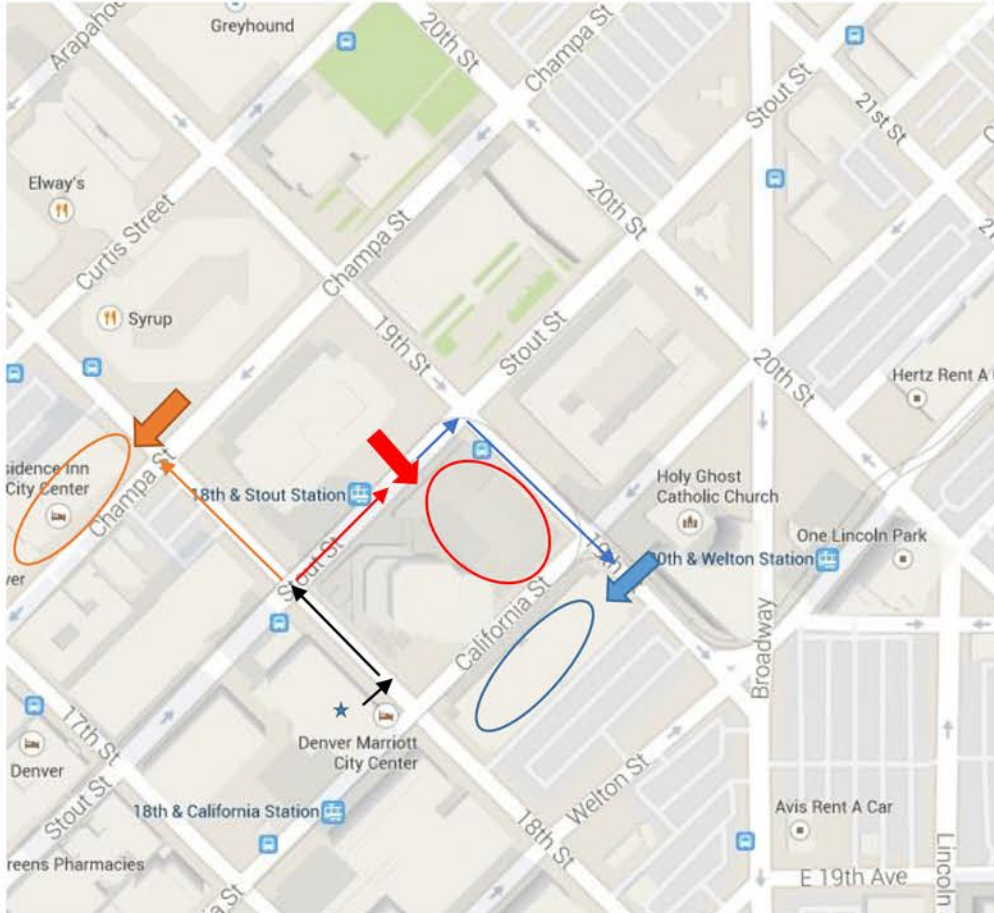

# Marriott City Center Self Parking Options\* (No In and Out Privileges)

- **1801 California**
  - \$2.00 Each 12 Minutes
  - Daily Max: \$20.00 (5am-4pm)
  - (Evening)/Weekend: \$6.00 (4pm to 5am)
  - New Day begins at 5am
- **Plaza Garage**
  - \$2.00 Each 15 Minutes
  - Daily Max: \$17.00 (5am-5pm)
  - \$5.00 5pm to 5am
  - New Day Begins at 5am
- **Residence Inn (Oversize)**
  - 0-1 hour: \$12.00
  - Each additional hour: \$5.00
  - Daily Max: \$31.00
  - (Evening)/Weekend: \$12.00 (5pm-3am)
  - New Day begins at 5am