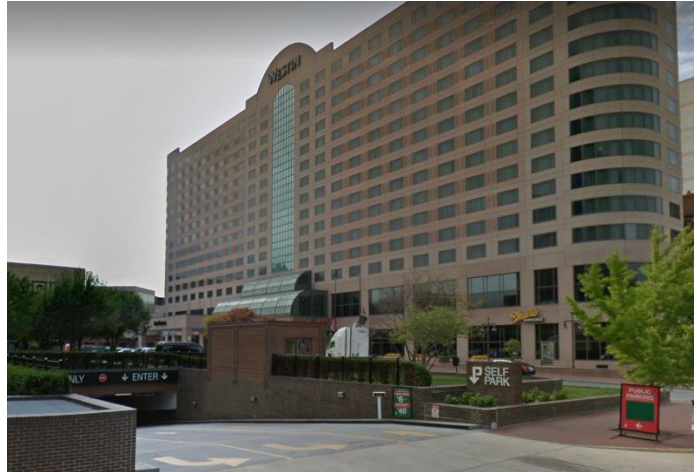

Downtown Indianapolis Parking Options

Capitol Commons Garage: *Located underneath the Westin Indianapolis - Managed/owned by InterPark*

Valet Parking

Day Rate: $42.00

Overnight: $45.00

Self-parking *no in & out privileges

0-1 Hour: $8.00

1-2 Hours: $20.00

2-3 Hours: $30.00

3-6 Hours: $38.00

6-12 Hours: $40.00

12-24 Hours: $45.00

Overnight guests receive a $5 discount on Self-Parking